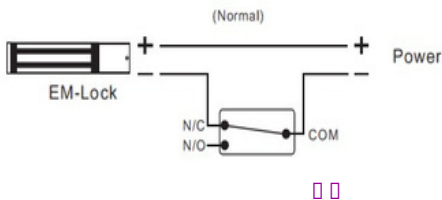

F2780P - white

Request to Exit Button ('PRESS TO EXIT')

- Single Gang Press Switch c/w Silk Screen**
- 'PRESS TO EXIT' - big wordings**
- Impact Resistant**
- For Indoor usage only**
- Size: (L85x W85)mm**
- Materials: Polycarbonate**

F2780P- B - white
Request to Exit Button
(Push Button)

Two-way (NONC)

F2780P-B-white
Request to Exit Button
(Push Button)

NO