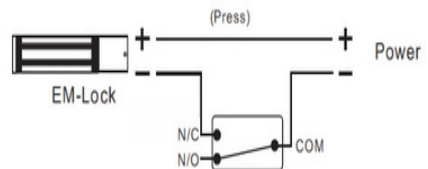

F2780P - white

Request to Exit Button ('PRESS TO EXIT')

- Single Gang Press Switch c/w Silk Screen**
- 'PRESS TO EXIT' - big wordings**
- Impact Resistant**
- For Indoor usage only**
- Size: (L85x W85)mm**
- Materials: Polycarbonate**

F2780P- B - white
Request to Exit Button
(Push Button)

Two-way (NONC)

F2780P-B-white
Request to Exit Button
(Push Button)

NO