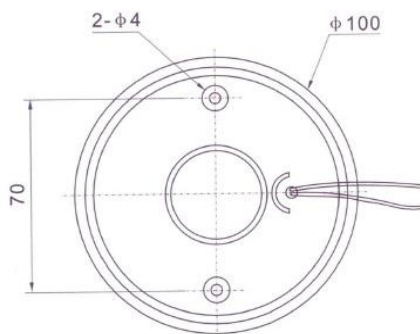

Strobe Light

SL-80A SL-80R SL-80B

- ✓ Strobe light (Big)
- ✓ Voltage: 200mA / 120mA ; 12 / 24V DC
- ✓ Color of lamp cover:
 - 12V DC – Amber, Blue
 - 24V DC – Amber, Red

- ✓ Flash: 65/min
- ✓ Operation life: >200 hour
- ✓ Dimension:
 - Height 75mm
 - Diameter 93.2mm