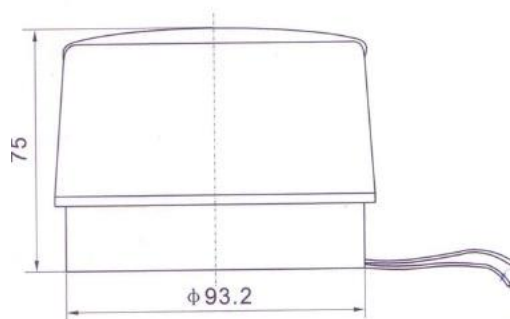

Strobe Light

SL-80A SL-80R SL-80B

- ✓ Strobe light (Big)
- ✓ Voltage: 200mA / 120mA ; 12 / 24V DC
- ✓ Color of lamp cover:
 - 12V DC – Amber, Blue
 - 24V DC – Amber, Red

- ✓ Flash: 65/min
- ✓ Operation life: >200 hour
- ✓ Dimension:
 - Height 75mm
 - Diameter 93.2mm