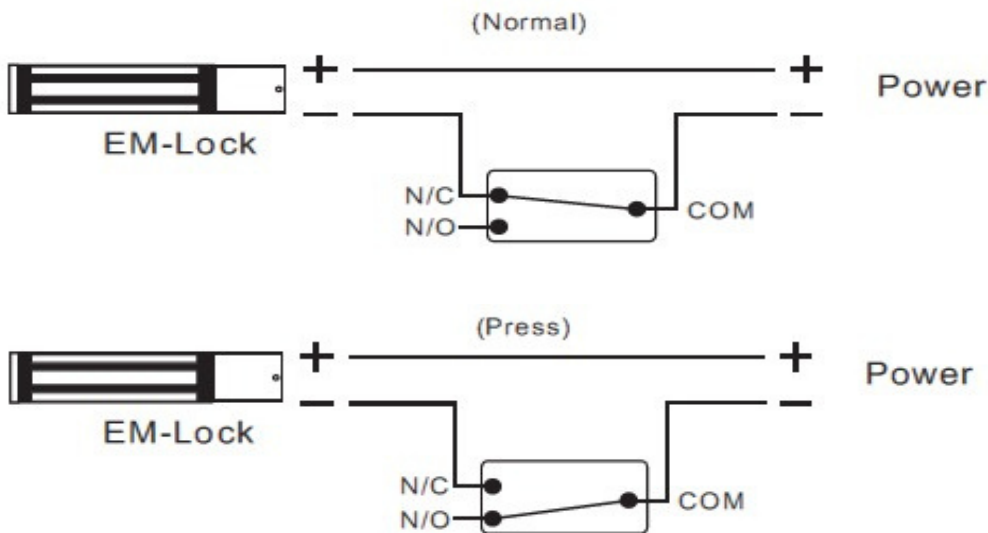

F2780P

White-Silver-Black Exit Push Button
with small 'PRESS' logo

F2780P

F2780P Silver

F2780P Black

Different prices for each color

- Single Gang press switch
- Silk screen "Press"
- Impact resistant
- Material: Polycarbonate
- Dimensions: 85 x 85 mm
- Indoor usage