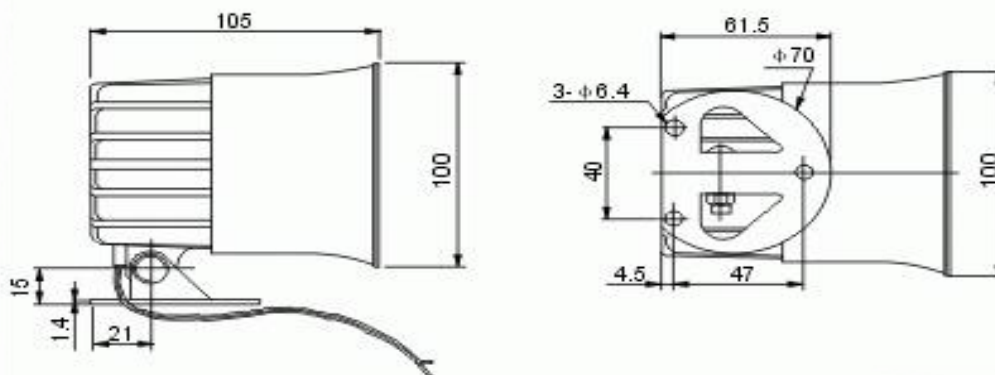

Siren Horn

ES-626

- ✓ Housing: ABS Plastic, Black
- ✓ Bracket: Iron, 1.5mm thickness, Black
- ✓ Rated voltage: 24V DC
- ✓ Operating voltage range: 21-26V DC
- ✓ Rated current at 24V DC:
500 – 60 mA
- ✓ Output sound pressure level at 24V DC:
114 ± 3 dB